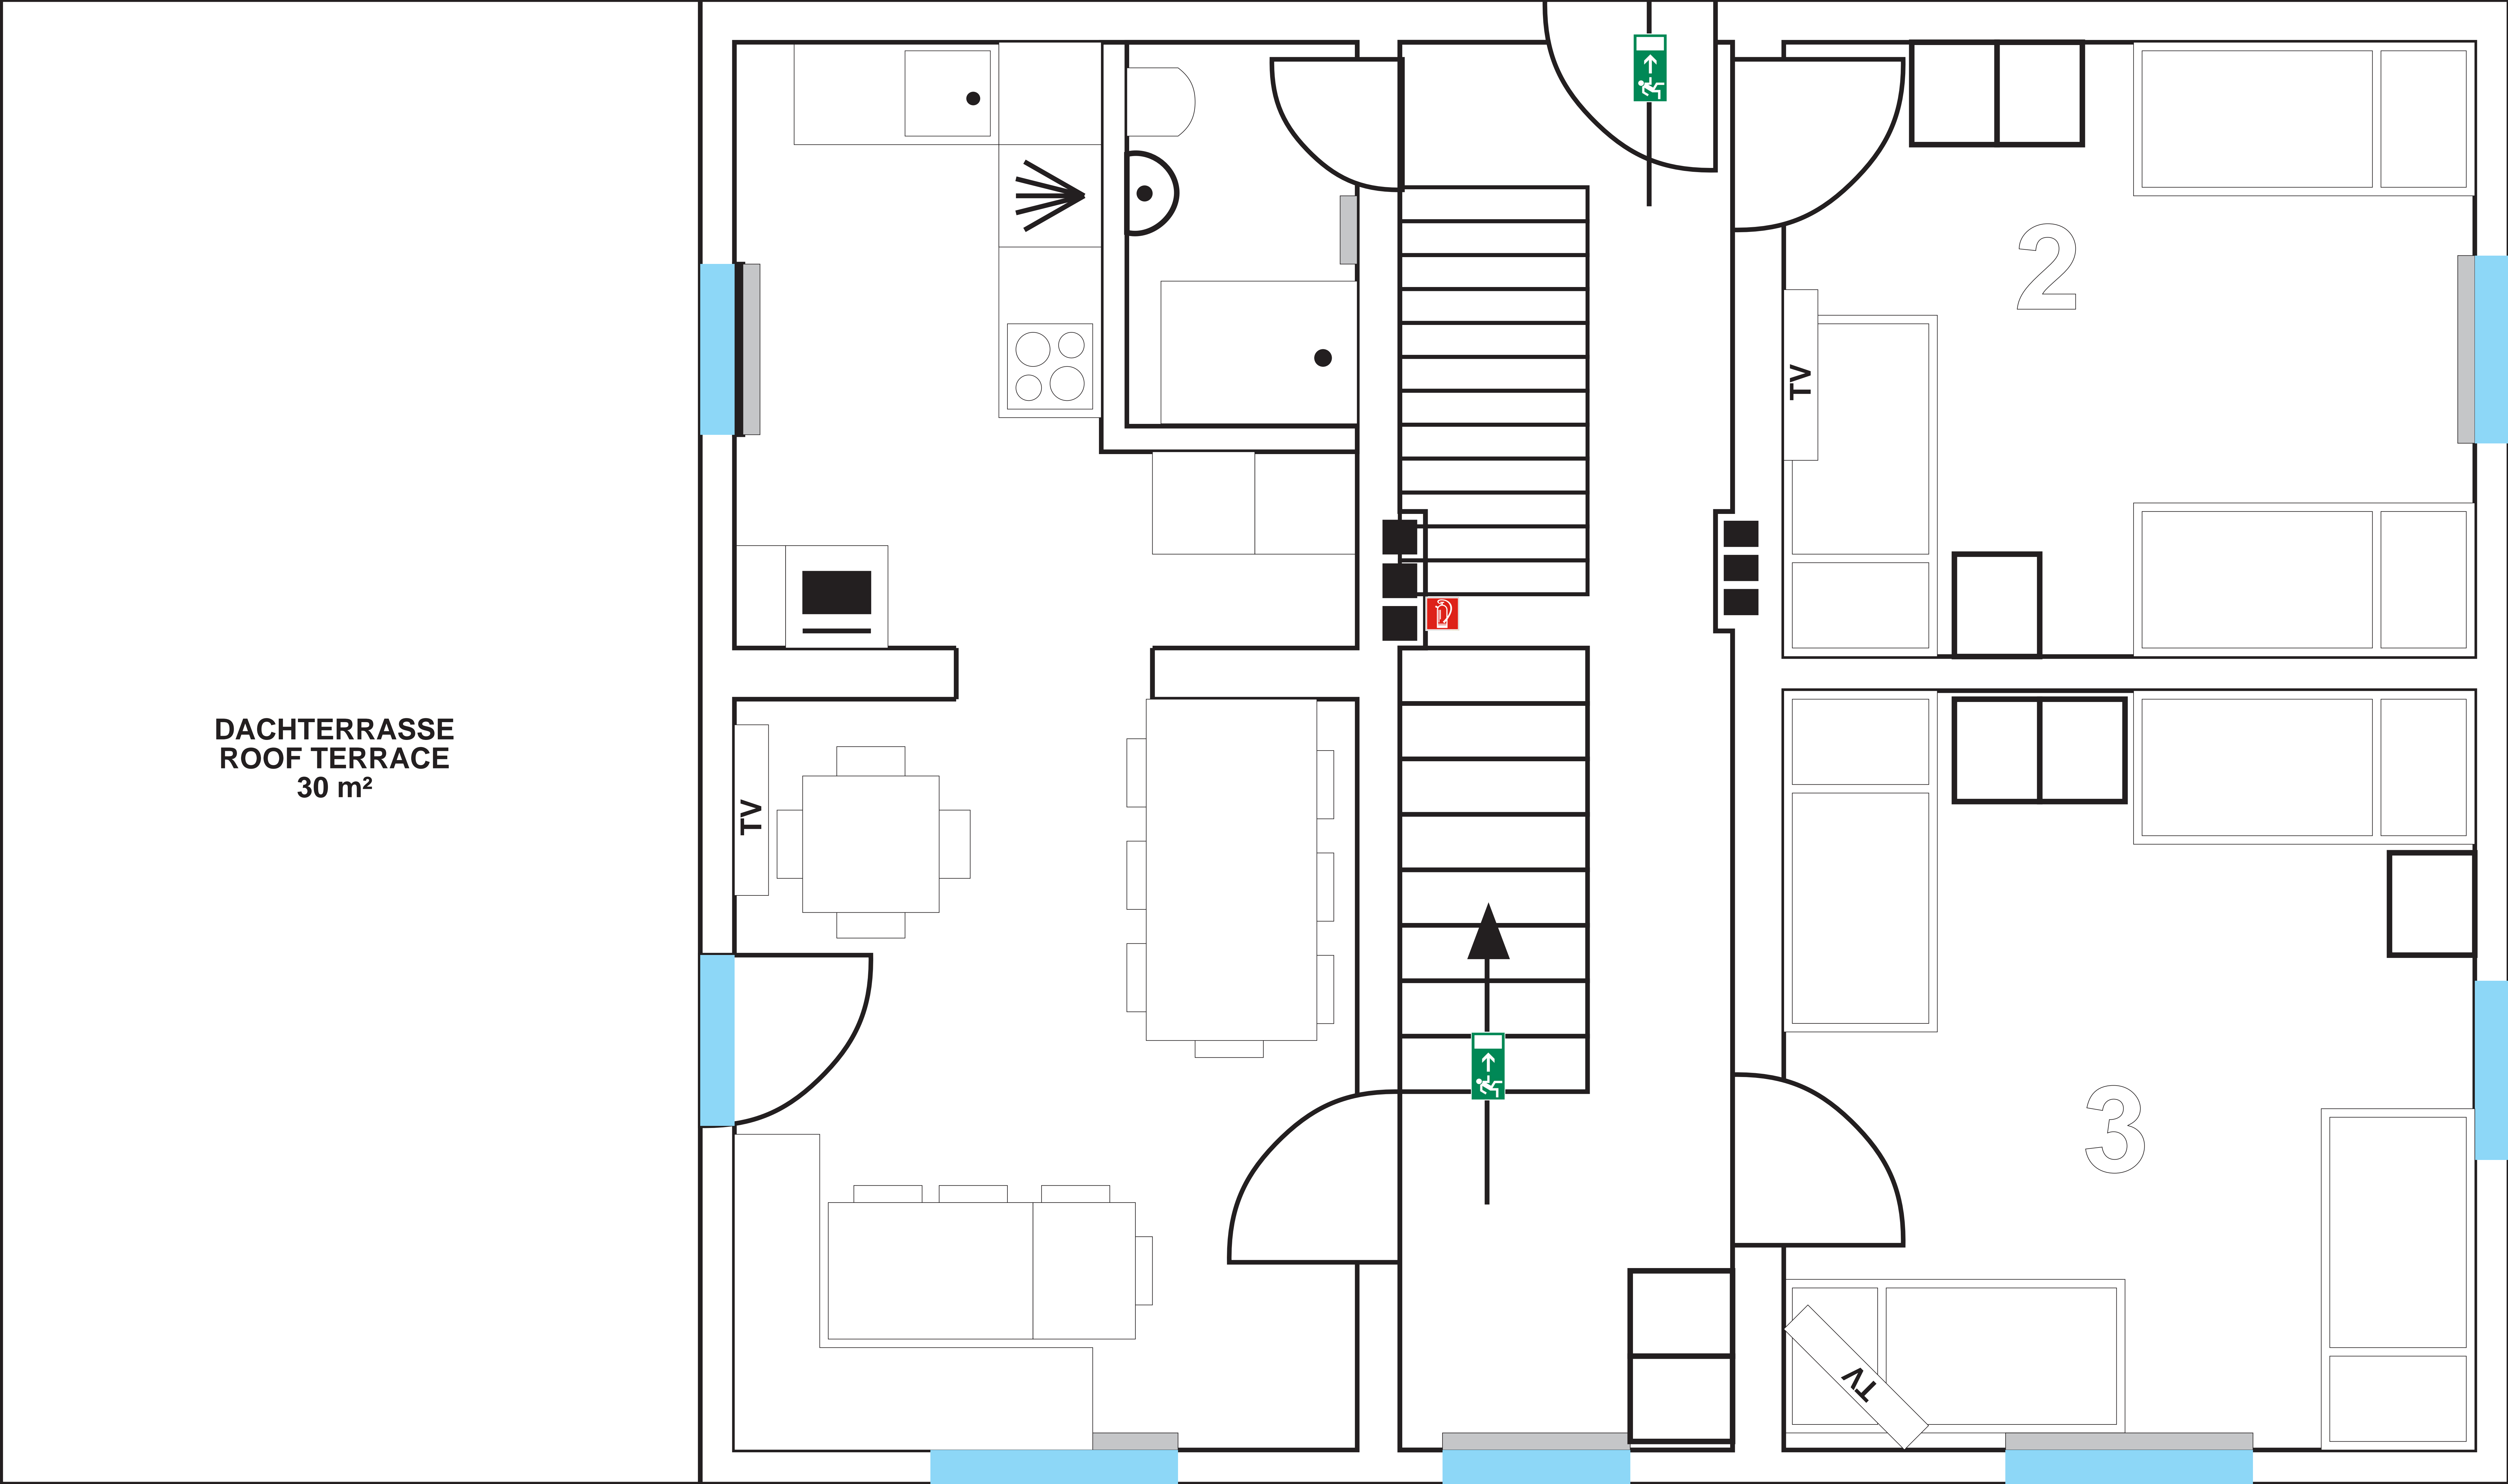

MANSARDE / ATTIC

1.OBERGESCHOSS

1st FLOOR

DACHTERRASSE
ROOF TERRACE
30 m²

2

3

TV

TV

TV