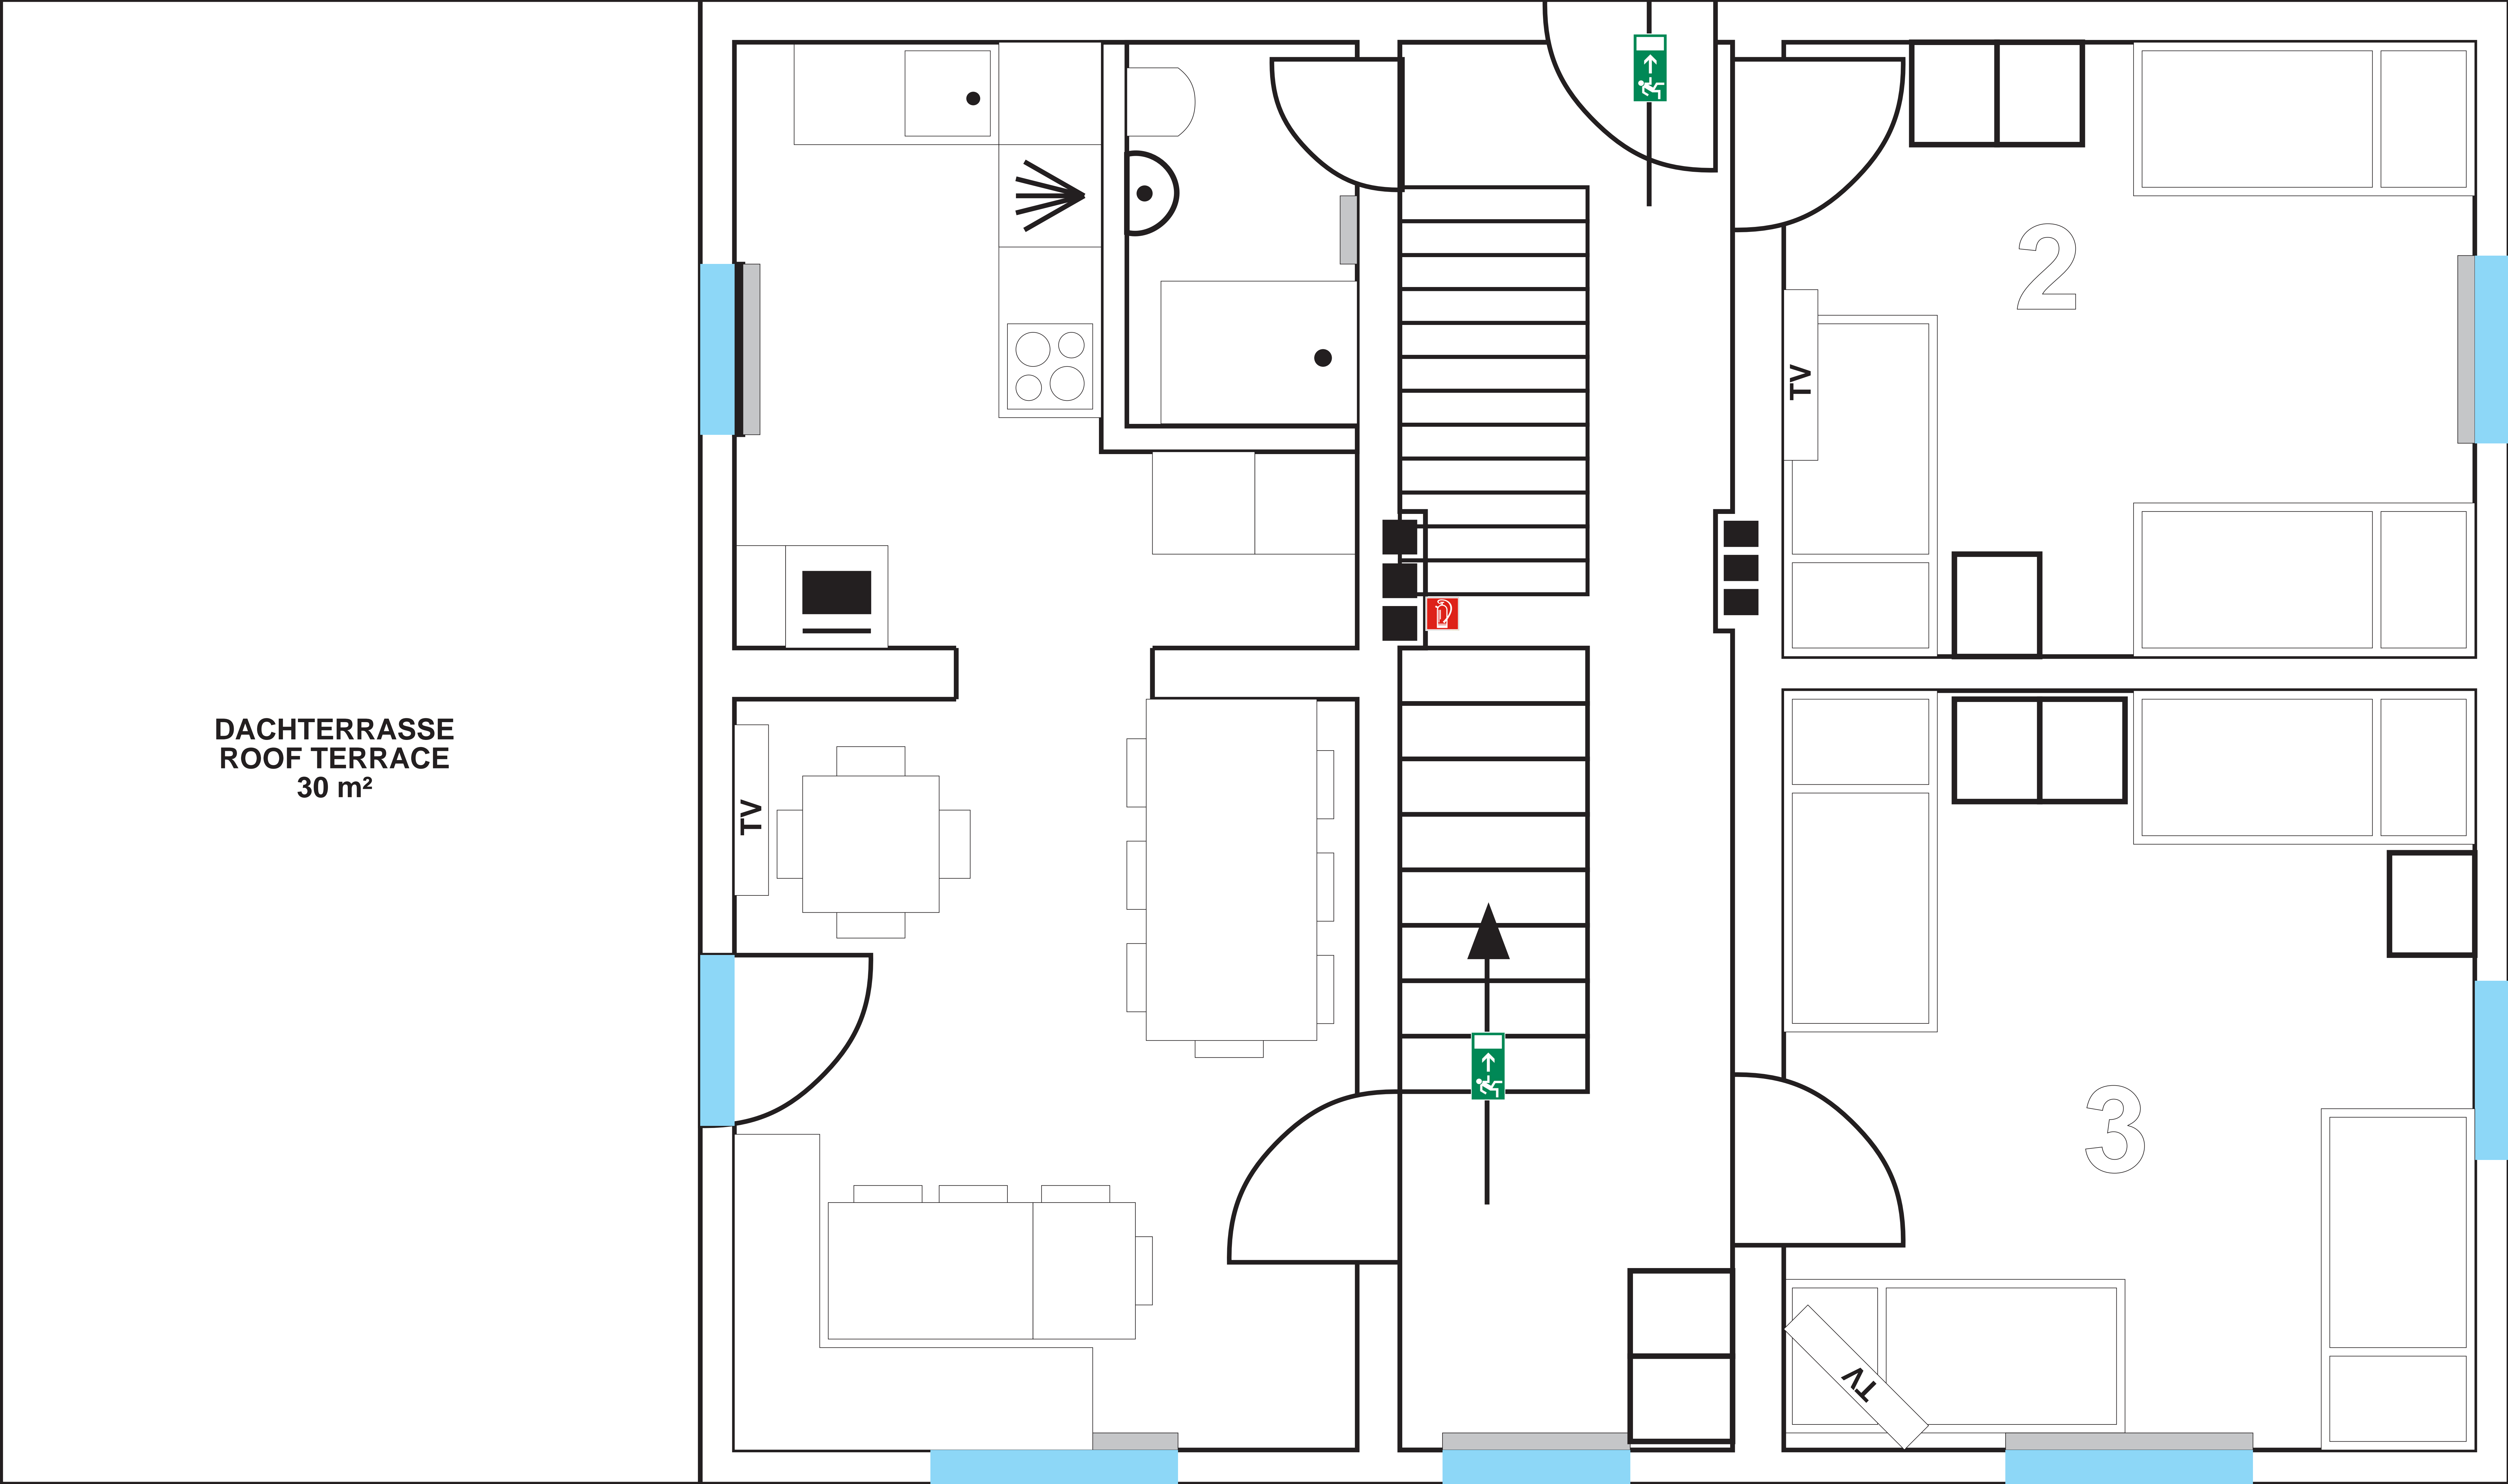

# 1.OBERGESCHOSS

# 1st FLOOR

DACHTERRASSE  
ROOF TERRACE  
30 m²

TV

TV

2

3

TV

# MANSARDE / ATTIC